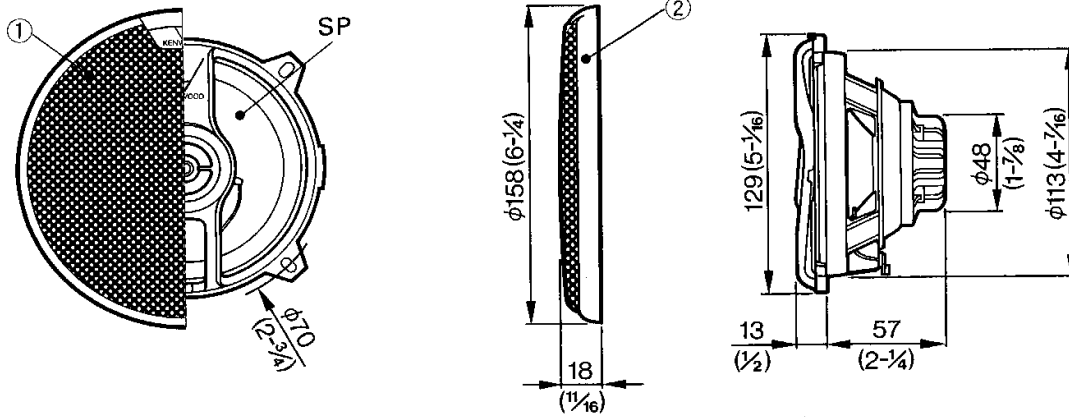

DOOR/REAR DECK SPEAKER
KFC-HQR13
 SERVICE MANUAL

KENWOOD

©1996-1 PRINTED IN JAPAN
 B51-6958-00 (MC) 1342

EXTERNAL VIEW

UNIT: mm (inch)

PARTS INCLUDED

PARTS LIST

★ New Parts
 Parts without **Parts No.** are not supplied.
 Les articles non mentionnés dans le **Parts No.** ne sont pas fournis.
 Teile ohne **Parts No.** werden nicht geliefert.

Ref No.	New Parts	Parts No.	Description
①	★	F09-1132-08	Protector
②	★	B06-0987-08	Grille
③, ④		N99-1088-18	Screw set
⑤	★	E30-5292-08	Speaker cord
⑥		J69-0111-08	Adhesive tape
SP	★	T15-0302-08	Speaker

SPECIFICATIONS

Speakers	
Woofer	130mm (5in) Injection P.P. Cone Type
Tweeter	23g X 2 (0.82oz X 2) Neodymium Magnet
Peak Power	30mm (1-3/16in) P.P.T.A. Balanced Dome Type
Frequency Response	100 Watts
Sensitivity	40Hz~30,000Hz
Impedance	91dB/W at 1m
Net Weight With Grille	4 Ohms
	720g (1.6lb)/Pair